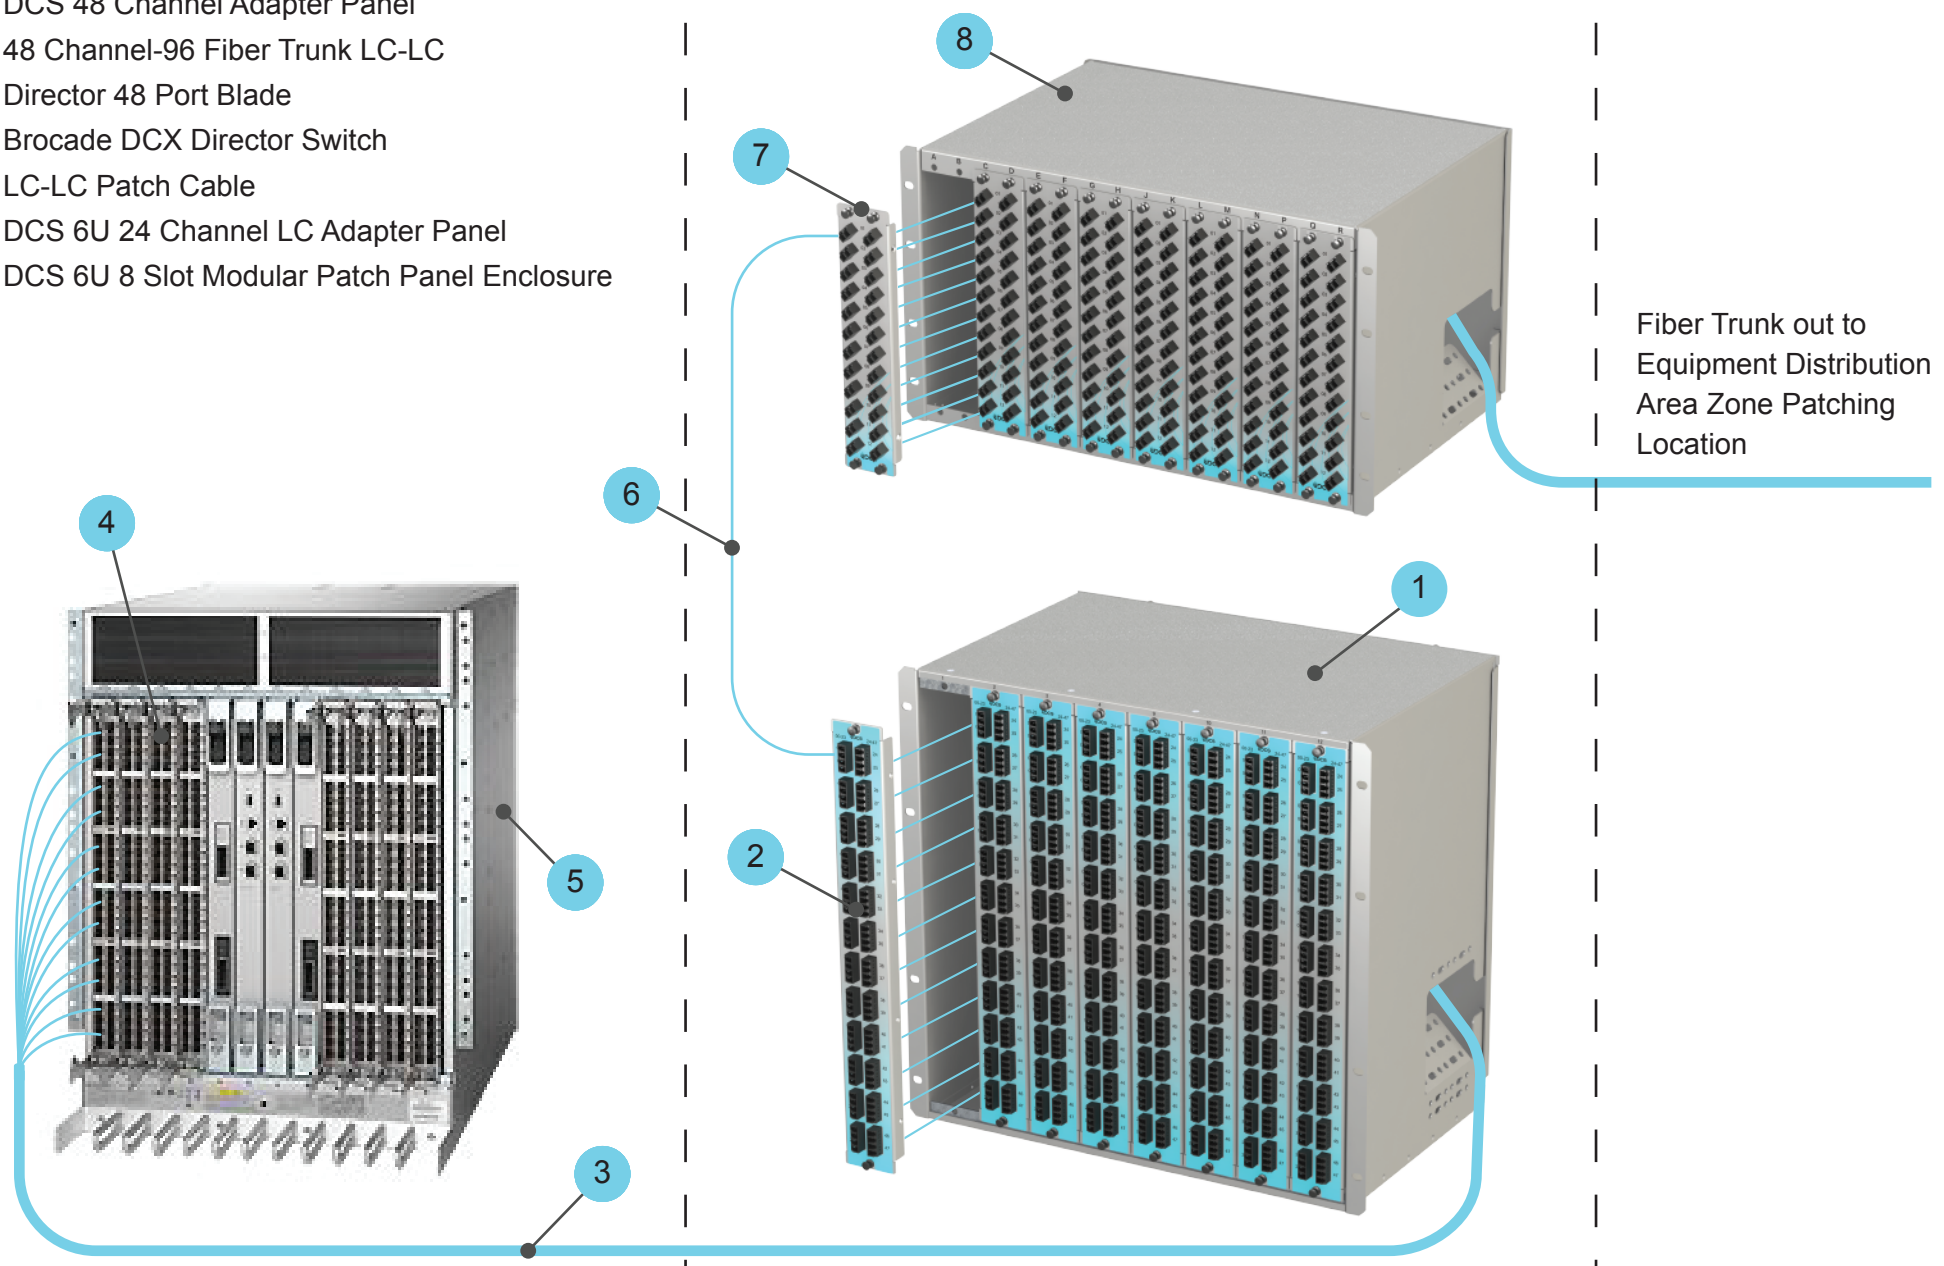

1. DCS 10U 8 Slot Director Patch Panel Enclosure
2. DCS 48 Channel Adapter Panel
3. 48 Channel-96 Fiber Trunk LC-LC
4. Director 48 Port Blade
5. Brocade DCX Director Switch
6. LC-LC Patch Cable
7. DCS 6U 24 Channel LC Adapter Panel
8. DCS 6U 8 Slot Modular Patch Panel Enclosure

Central Patching Location

Fiber Trunk out to
Equipment Distribution
Area Zone Patching
Location