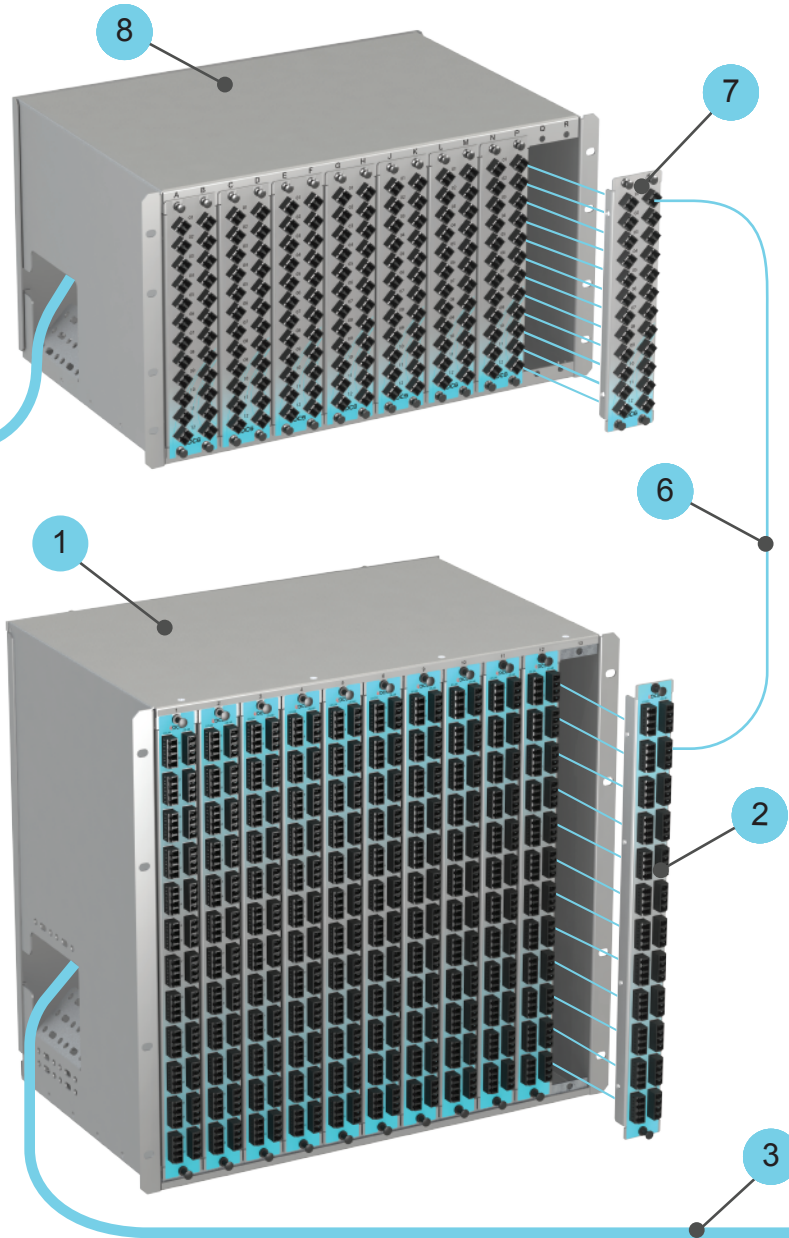

Central Patching Location

Fiber Trunk out to
Equipment Distribution
Area Zone Patching
Location

1. DCS 10U 11 Slot Director Patch Panel Enclosure
2. DCS 48 Channel Adapter Panel
3. 48 Channel-96 Fiber Trunk LC-LC
4. Director 48 Port Blade
5. Cisco 9513 Director Switch
6. LC-LC Patch Cable
7. DCS 6U 24 Channel LC Adapter Panel
8. DCS 6U 8 Slot Modular Patch Panel Enclosure